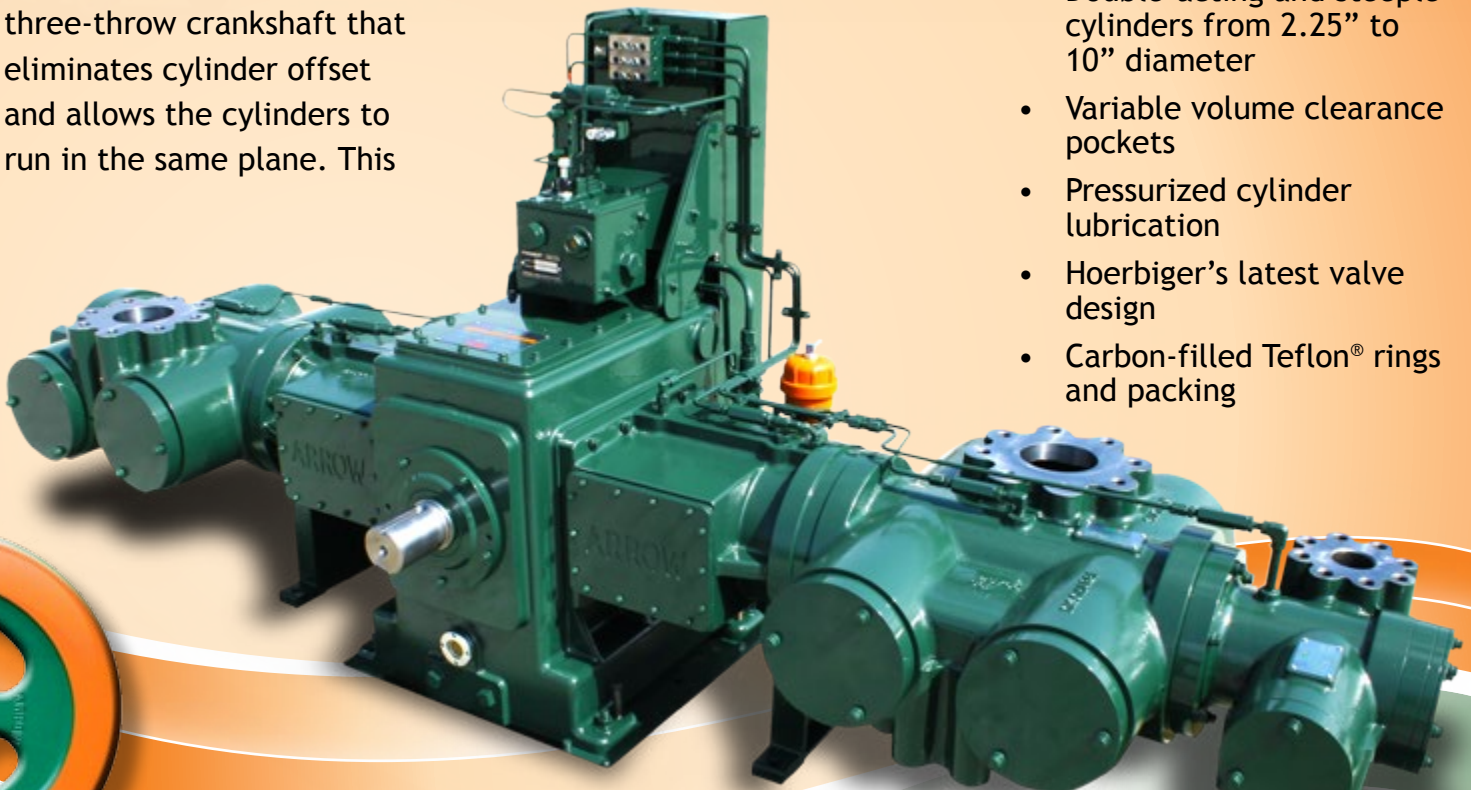

A Tradition of Excellence
Since 1955

The “Very Reliable Super Compressor” manufactured by Arrow is a two-throw separable reciprocating gas compressor rated for 275 horsepower at 1800 rpm. We use the same crankshaft design as our VRC-2, which utilizes a three-throw crankshaft that eliminates cylinder offset and allows the cylinders to run in the same plane. This

state-of-the-art design greatly reduces vibration and produces the smoothest running reciprocating compressors in the industry.

VRS-2

GAS COMPRESSOR

VRS-2 FEATURES

- 275 hp at 1800 rpm
- 3” Stroke
- Combined rod-load capability of 20,000 lbs
- Separable distance pieces
- Babbitted crossheads
- Double-acting and steeple cylinders from 2.25” to 10” diameter
- Variable volume clearance pockets
- Pressurized cylinder lubrication
- Hoerbiger’s latest valve design
- Carbon-filled Teflon® rings and packing