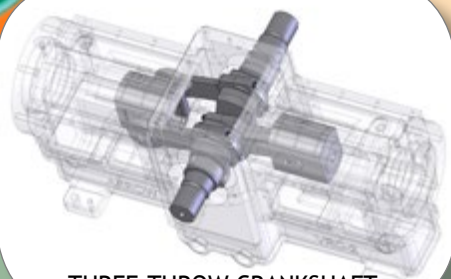

A Tradition of Excellence
Since 1955

The “Very Reliable Super Compressor” manufactured by Arrow is a two-throw separable reciprocating gas compressor rated for 275 horsepower at 1800 rpm. We use the same crankshaft design as our VRC-2, which utilizes a three-throw crankshaft that eliminates cylinder offset and allows the cylinders to run in the same plane. This

state-of-the-art design greatly reduces vibration and produces the smoothest running reciprocating compressors in the industry.

VRS-2

GAS COMPRESSOR

VRS-2 FEATURES

- 275 hp at 1800 rpm
- 3” Stroke
- Combined rod-load capability of 20,000 lbs
- Separable distance pieces
- Babbitted crossheads
- Double-acting and steeple cylinders from 2.25” to 10” diameter
- Variable volume clearance pockets
- Pressurized cylinder lubrication
- Hoerbiger’s latest valve design
- Carbon-filled Teflon® rings and packing

Quality Products
Engineered to Last

ARROW

COMPRESSION

THREE-THROW CRANKSHAFT

VRS-2-ML-F-JAN15

Arrow Compression Products
2301 East Independence, Tulsa, Oklahoma 74110

www.ArrowEngine.com

toll free (800) 331-3662 local (918) 583-5711
local fax (918) 699-2202