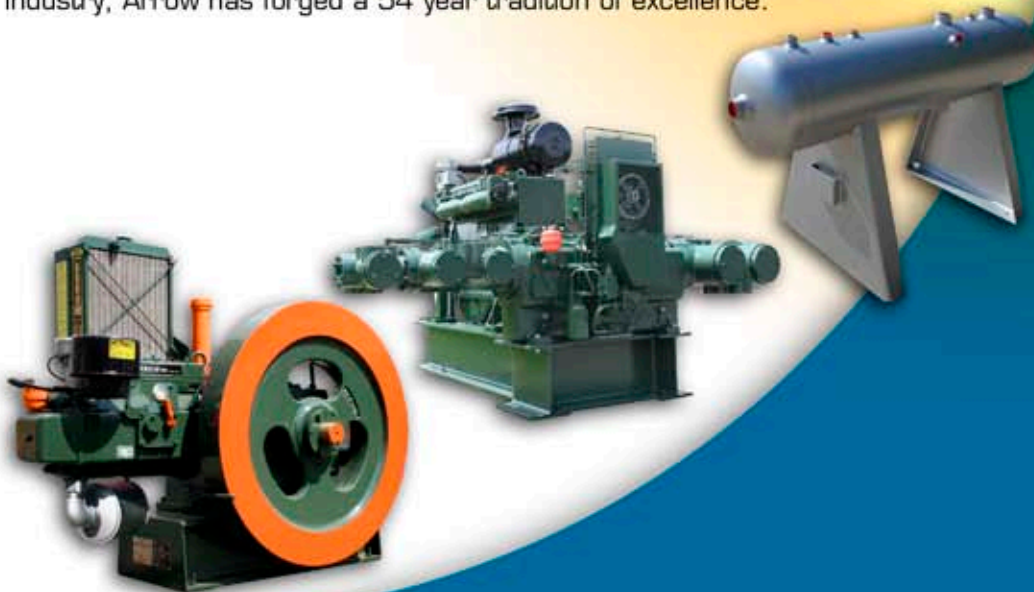

In 1955 Arrow Engine Company opened for business, beginning the tradition of providing premium service and exceptional products to the oil & gas industry, as well as the industrial engine market, throughout the world.

Arrow Engine Company is part of the TriMas Corporation. TriMas consists of 11 business units with 2007 revenues of $1 billion and maintains a workforce of over 5,000 people at 80 different facilities in 10 countries around the world.

With a consistent focus on our customers' needs, striving to help them grow their business, and producing the most reliable equipment and parts in the industry, Arrow has forged a 54 year tradition of excellence.